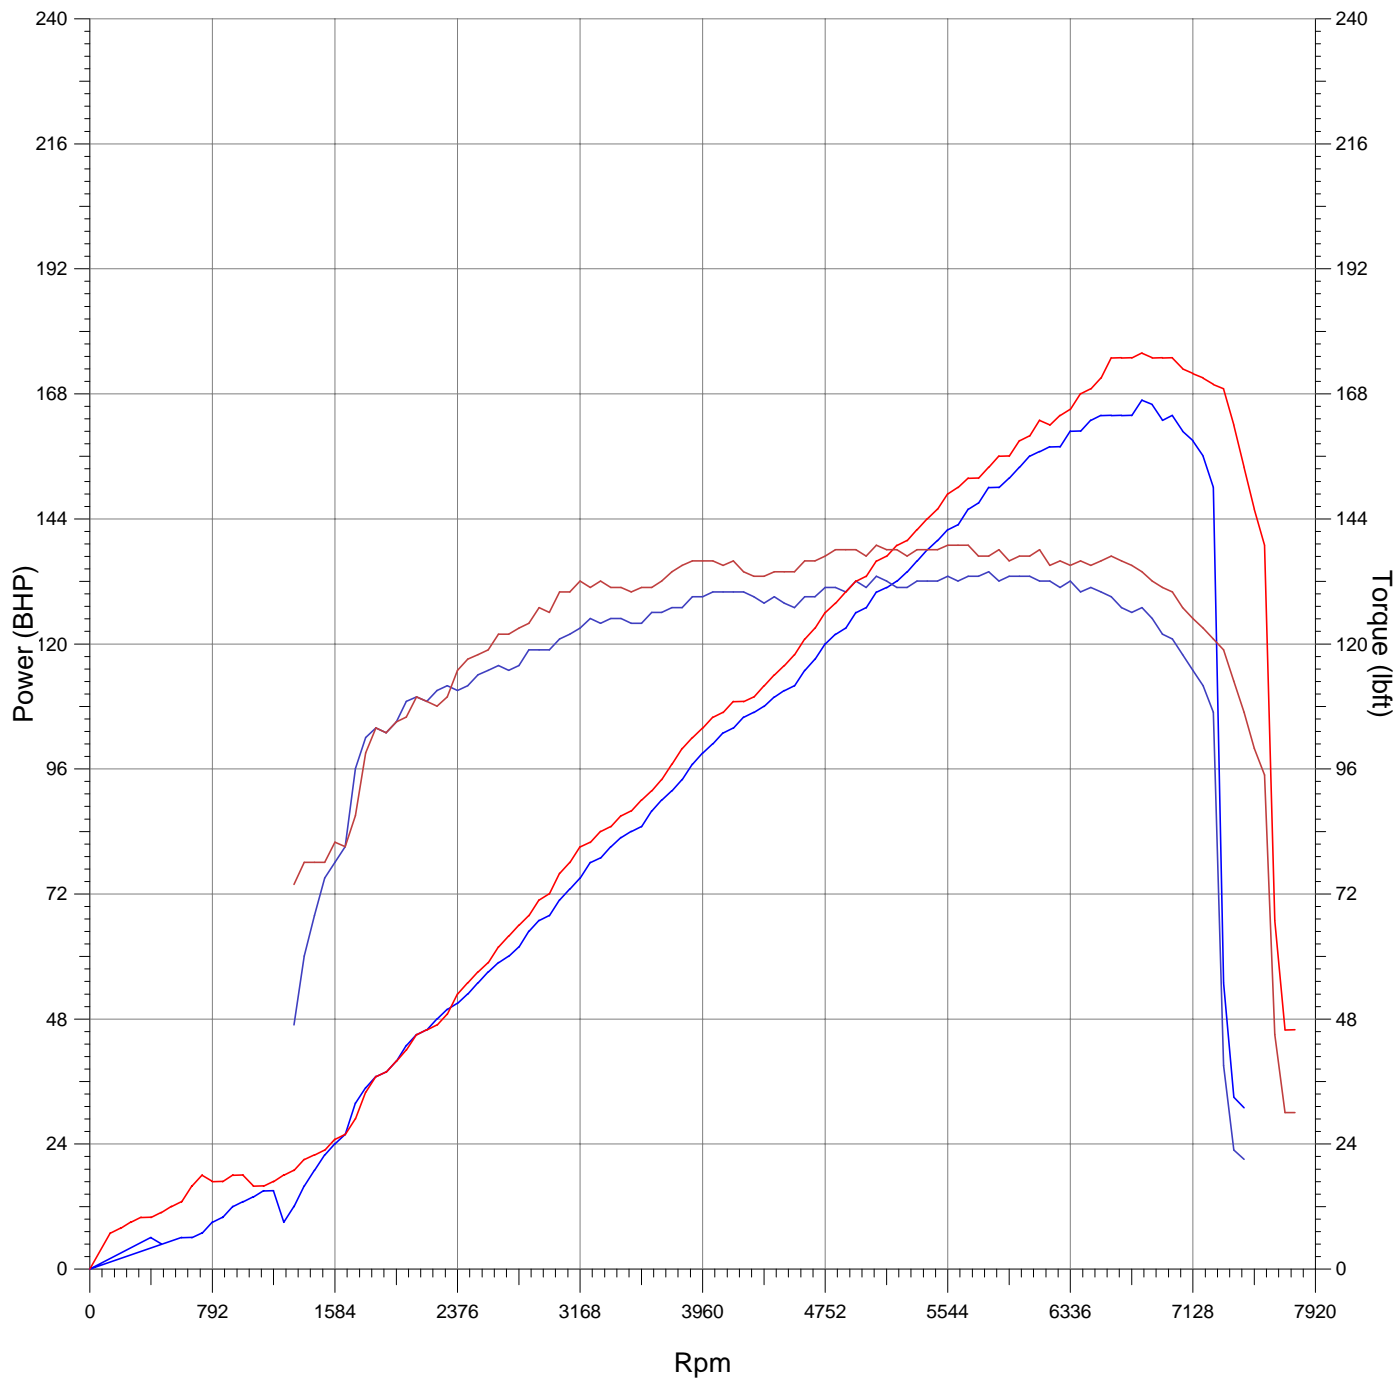

Superchips - Peugeot 306 GTi-6

|                  |                     |
|------------------|---------------------|
| Customer         | Superchips          |
| Vehicle Type     | Peugeot 306 GTi-6   |
| Registration No. | Superchips          |
| Comments         | Original            |
| Max Power        | 167 BHP @ 6866 Rpm  |
| Max Torque       | 134 lbft @ 5866 Rpm |

|                  |                     |
|------------------|---------------------|
| Customer         | Superchips          |
| Vehicle Type     | Peugeot 306 GTi-6   |
| Registration No. | Superchips          |
| Comments         | Superchip           |
| Max Power        | 176 BHP @ 6866 Rpm  |
| Max Torque       | 139 lbft @ 5133 Rpm |